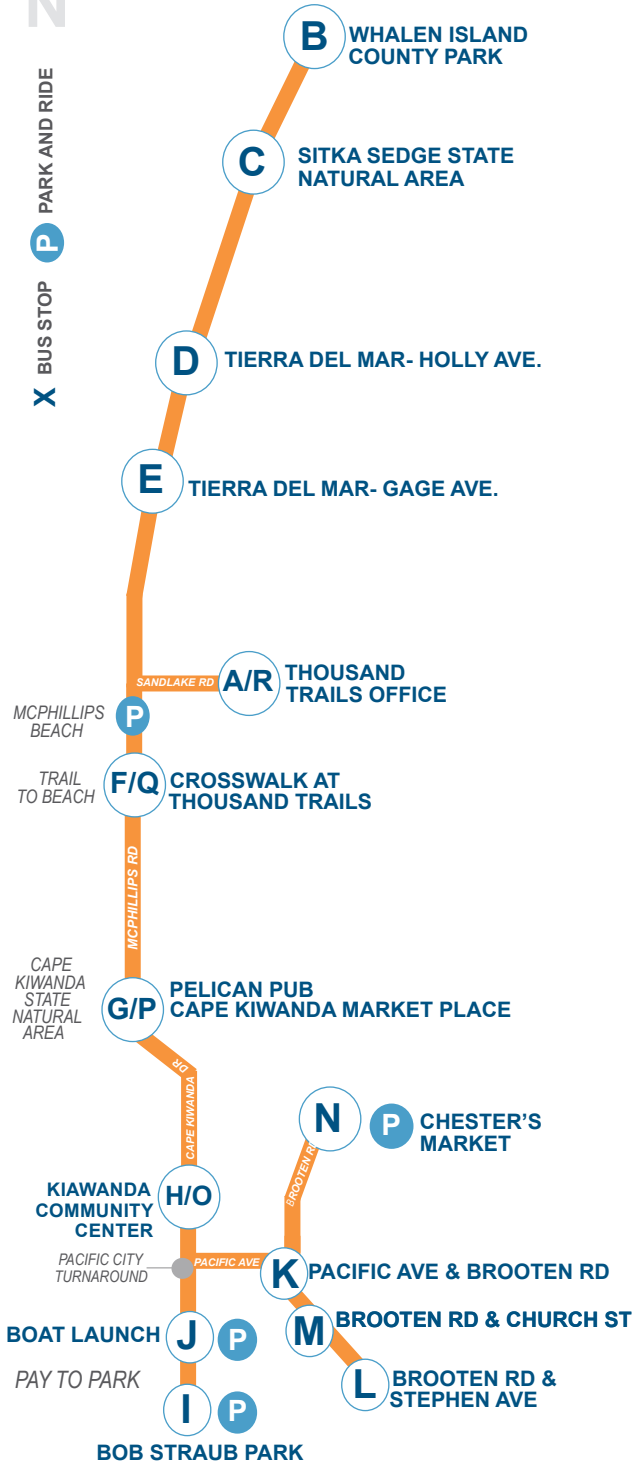

X BUS STOP
P PARK AND RIDE

Presented by:

www.TillamookBus.com
(503)-815-8283

May 26th – September 4th 2023

(plus Memorial Day, Juneteenth, and Labor Day)

For more information about the PC Shuttle as well as parking, please scan the QR code below!

MAY 26TH- SEPTEMBER 4TH FRIDAY – SUNDAY

(plus Memorial Day, Juneteenth, and Labor Day)

- A** Thousand Trails Office
- B** Whalen Island
- C** Sitka Sedge Natural Area
- D** Tierra Del Mar- Holly Ave.
- E** Tierra Del Mar- Gage Ave.
- F** Thousand Trails Crosswalk
- G** Pelican Pub
- H** Kiawanda Community Center
- I** Bob Straub State Park
- J** Boat Launch
- K** Pacific Ave & Brooten Rd
- L** Brooten Rd & Stephen Ave.
- M** Brooten Rd & Church St.
- N** Chester's Market
- O** Kiawanda Community Center
- P** Pelican Pub
- Q** Thousand Trails Crosswalk
- R** Thousand Trails Office

- Times NOT Available on Friday
- Times NOT Available on Saturday
- Times NOT Available on Sunday

THIS IS A NON-DEVIATED FIXED ROUTE/ FLAG STOPS ARE ALONG ROUTE
bold = PM