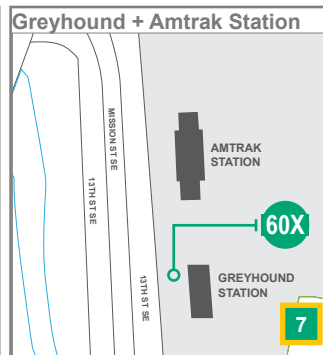

Lincoln City to Salem:
Monday- Sunday
Salem to Grand Ronde:
Monday- Friday

nwCONNECTOR

- 60X COASTAL CONNECTOR
- 70X GRAND RONDE
- TRANSFER LOCATIONS
- ZONES

Chinook Winds (Lincoln City)	Rose Lodge	Grand Ronde Community Center	Spirit Mountain	Rickreall Fairgrounds Park & Ride	Edgewater @ Rosemont	Salem Greyhound Amtrak Station	Downtown Salem Transit Mall
1	2	3	4	5	6	7	8
EASTBOUND TO SALEM							
6:20	6:33	6:54	7:00	--	--	7:40	7:50
--	--	8:15	8:20	8:50	9:02	--	9:10
11:50	12:03	12:24	12:30	--	--	1:10	1:20
--	--	2:30	2:35	3:05	3:17	--	3:25
--	--	5:00	5:05	5:35	5:47	--	5:55
5:30	5:43	6:04	6:10	6:40	6:52	7:02	7:12
--	--	--	7:10	7:40	7:52	--	8:00

Downtown Salem Transit Mall	Salem Greyhound Amtrak Station	Edgewater @ Rosemont	Rickreall Fairgrounds Park & Ride	Spirit Mountain	Grand Ronde Community Center	Rose Lodge	Chinook Winds (Lincoln City)
8	7	6	5	4	3	2	1
WESTBOUND TO LINCOLN CITY							
7:00	--	7:03	7:20	7:50	7:55	--	--
8:30	8:40	--	--	9:20	9:26	9:47	10:00
1:30	--	1:33	1:50	2:20	2:25	--	--
2:10	2:20	--	--	3:00	3:06	3:27	3:40
4:00	--	4:03	4:20	4:50	4:55	--	--
6:15	--	6:18	6:35	7:05	--	--	--
7:32	7:42	--	--	8:22	8:28	8:49	9:02

bold = PM

bold = PM

60x and 70x Service
Operated by The WAVE