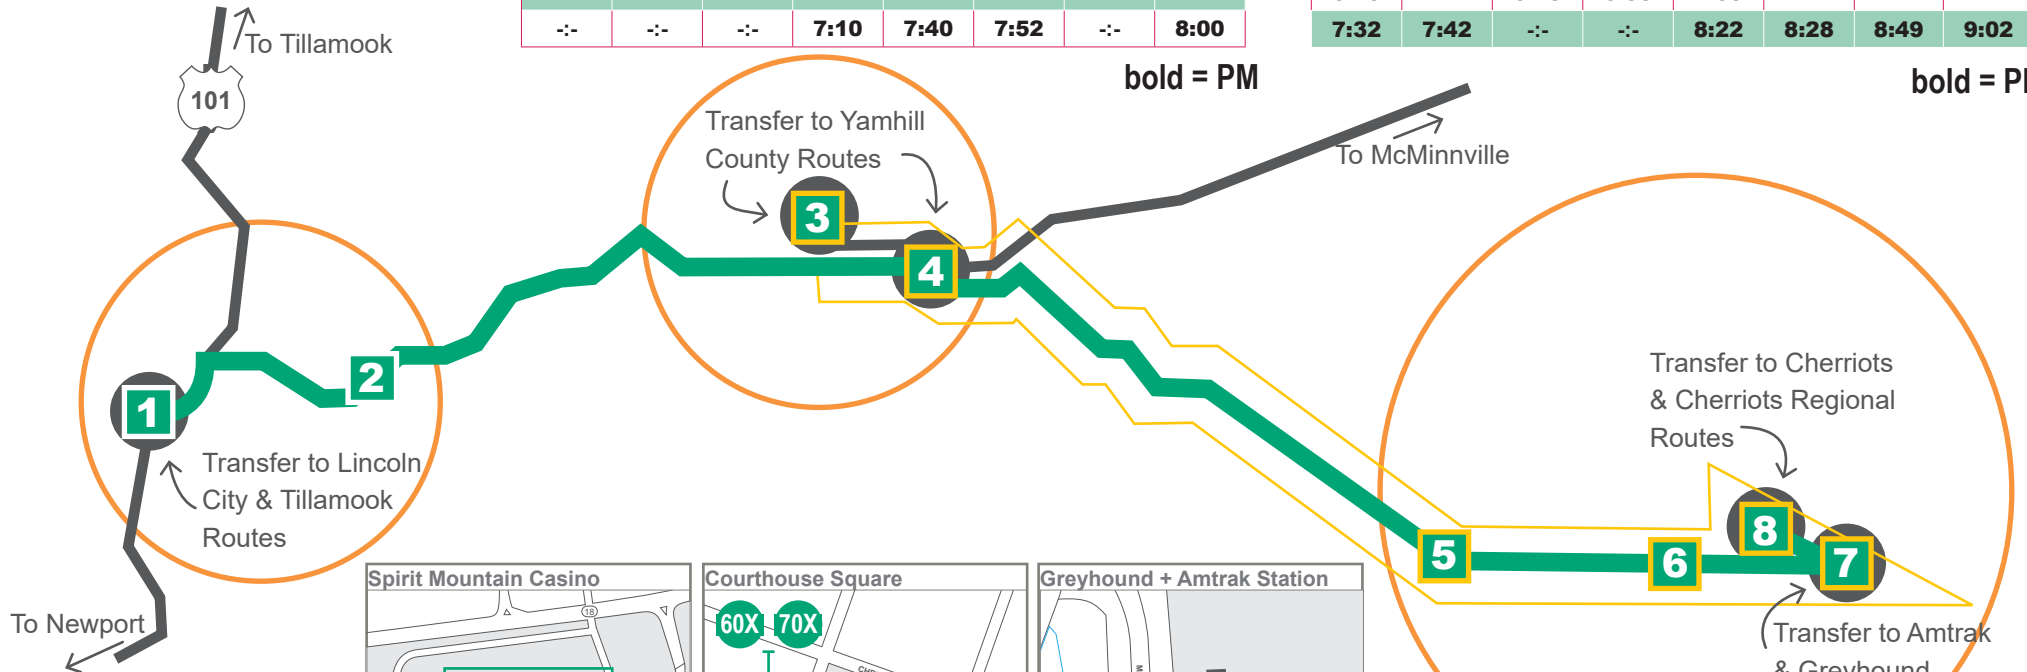

Lincoln City to Salem:
Monday- Sunday
Salem to Grand Ronde:
Monday- Friday

nwCONNECTOR

- 60X COASTAL CONNECTOR
- 70X GRAND RONDE
- TRANSFER LOCATIONS
- ZONES

Chinook Winds (Lincoln City)	Rose Lodge	Grand Ronde Community Center	Spirit Mountain	Rickreall Fairgrounds Park & Ride	Edgewater @ Rosemont	Salem Greyhound Amtrak Station	Downtown Salem Transit Mall
1	2	3	4	5	6	7	8
EASTBOUND TO SALEM							
6:20	6:33	6:54	7:00	--	--	7:40	7:50
--	--	8:15	8:20	8:50	9:02	--	9:10
11:50	12:03	12:24	12:30	--	--	1:10	1:20
--	--	2:30	2:35	3:05	3:17	--	3:25
--	--	5:00	5:05	5:35	5:47	--	5:55
5:30	5:43	6:04	6:10	6:40	6:52	7:02	7:12
--	--	--	7:10	7:40	7:52	--	8:00

Downtown Salem Transit Mall	Salem Greyhound Amtrak Station	Edgewater @ Rosemont	Rickreall Fairgrounds Park & Ride	Spirit Mountain	Grand Ronde Community Center	Rose Lodge	Chinook Winds (Lincoln City)
8	7	6	5	4	3	2	1
WESTBOUND TO LINCOLN CITY							
7:00	--	7:03	7:20	7:50	7:55	--	--
8:30	8:40	--	--	9:20	9:26	9:47	10:00
1:30	--	1:33	1:50	2:20	2:25	--	--
2:10	2:20	--	--	3:00	3:06	3:27	3:40
4:00	--	4:03	4:20	4:50	4:55	--	--
6:15	--	6:18	6:35	7:05	--	--	--
7:32	7:42	--	--	8:22	8:28	8:49	9:02

bold = PM

bold = PM

60x and 70x Service
Operated by The WAVE