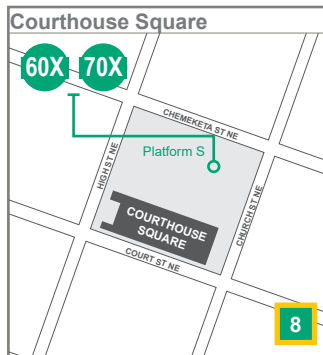

Lincoln City to Salem:
Monday- Sunday
Salem to Grand Ronde:
Monday- Friday

nwCONNECTOR

- 60X COASTAL CONNECTOR
- 70X GRAND RONDE
- TRANSFER LOCATIONS
- ZONES

Chinook Winds (Lincoln City)	Rose Lodge	Grand Ronde Community Center	Spirit Mountain	Rickreall Fairgrounds Park & Ride	Edgewater @ Rosemont	Salem Greyhound Amtrak Station	Downtown Salem Transit Mall
1	2	3	4	5	6	7	8
EASTBOUND TO SALEM							
6:20	6:33	6:54	7:00	--	--	7:40	7:50
--	--	8:15	8:20	8:50	9:02	--	9:10
11:50	12:03	12:24	12:30	--	--	1:10	1:20
--	--	2:30	2:35	3:05	3:17	--	3:25
--	--	5:00	5:05	5:35	5:47	--	5:55
5:30	5:43	6:04	6:10	6:40	6:52	7:02	7:12
--	--	--	7:10	7:40	7:52	--	8:00

Downtown Salem Transit Mall	Salem Greyhound Amtrak Station	Edgewater @ Rosemont	Rickreall Fairgrounds Park & Ride	Spirit Mountain	Grand Ronde Community Center	Rose Lodge	Chinook Winds (Lincoln City)
8	7	6	5	4	3	2	1
WESTBOUND TO LINCOLN CITY							
7:00	--	7:03	7:20	7:50	7:55	--	--
8:30	8:40	--	--	9:20	9:26	9:47	10:00
1:30	--	1:33	1:50	2:20	2:25	--	--
2:10	2:20	--	--	3:00	3:06	3:27	3:40
4:00	--	4:03	4:20	4:50	4:55	--	--
6:15	--	6:18	6:35	7:05	--	--	--
7:32	7:42	--	--	8:22	8:28	8:49	9:02

bold = PM

bold = PM

60x and 70x Service
Operated by The WAVE