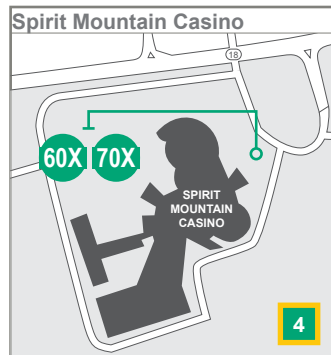

Lincoln City to Salem:
Monday- Sunday
Salem to Grand Ronde:
Monday- Friday

nwCONNECTOR

- 60X COASTAL CONNECTOR
- 70X GRAND RONDE
- TRANSFER LOCATIONS
- ZONES

Chinook Winds (Lincoln City)	Rose Lodge	Grand Ronde Community Center	Spirit Mountain	Rickreall Fairgrounds Park & Ride	Edgewater @ Rosemont	Salem Greyhound Amtrak Station	Downtown Salem Transit Mall
1	2	3	4	5	6	7	8
EASTBOUND TO SALEM							
6:20	6:33	6:54	7:00	--	--	7:40	7:50
--	--	8:15	8:20	8:50	9:02	--	9:10
11:50	12:03	12:24	12:30	--	--	1:10	1:20
--	--	2:30	2:35	3:05	3:17	--	3:25
--	--	5:00	5:05	5:35	5:47	--	5:55
5:30	5:43	6:04	6:10	6:40	6:52	7:02	7:12
--	--	--	7:10	7:40	7:52	--	8:00

Downtown Salem Transit Mall	Salem Greyhound Amtrak Station	Edgewater @ Rosemont	Rickreall Fairgrounds Park & Ride	Spirit Mountain	Grand Ronde Community Center	Rose Lodge	Chinook Winds (Lincoln City)
8	7	6	5	4	3	2	1
WESTBOUND TO LINCOLN CITY							
7:00	--	7:03	7:20	7:50	7:55	--	--
8:30	8:40	--	--	9:20	9:26	9:47	10:00
1:30	--	1:33	1:50	2:20	2:25	--	--
2:10	2:20	--	--	3:00	3:06	3:27	3:40
4:00	--	4:03	4:20	4:50	4:55	--	--
6:15	--	6:18	6:35	7:05	--	--	--
7:32	7:42	--	--	8:22	8:28	8:49	9:02

bold = PM

bold = PM

60x and 70x Service
Operated by The WAVE