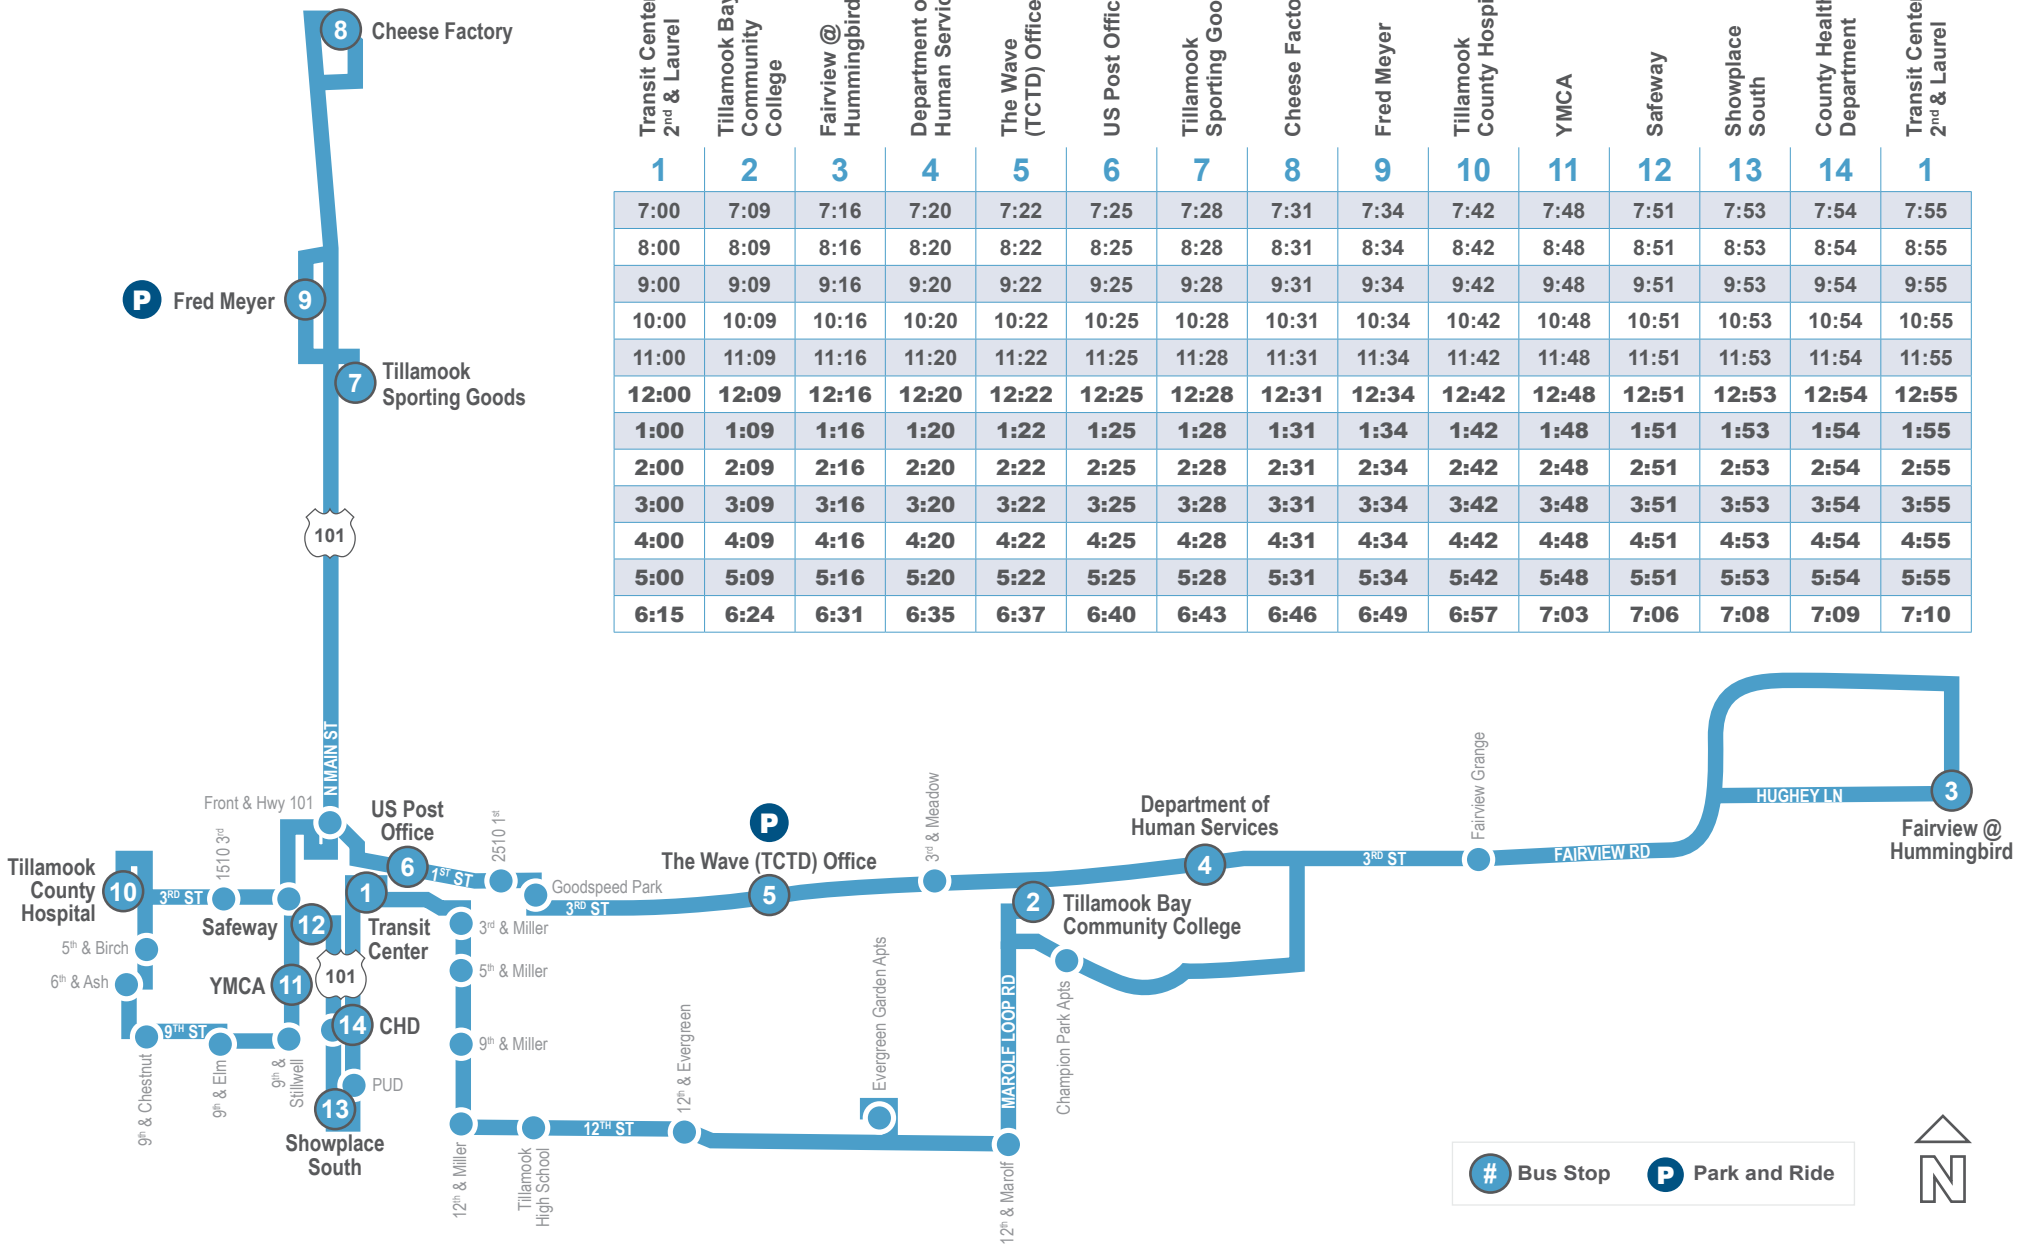

Tri-Met

trimet.org | 503-238-7433

ROUTE 1

Tillamook Town Loop

Effective 2019

ROUTE 1 Tillamook Town Loop

bold = PM

Bus Stop P Park and Ride