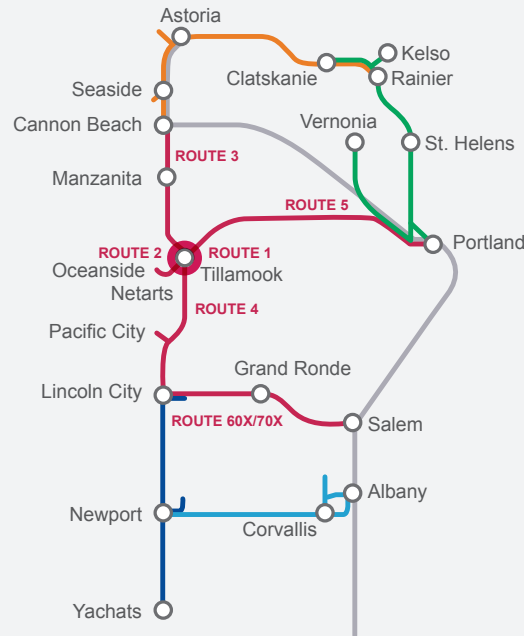

FARES

Tillamook Town Loop

All Day Unlimited Use \$1.50

Reduced Fares

First Child (0-5) Free

Additional Child (0-5)/

Youth (6-18)/

Senior (60+)/

Independence Day

Labor Day

Thanksgiving Day

Christmas Day

ROUTE AND SCHEDULE INFORMATION

800-815-8283

nwconnector.org

800-735-2700/TTY

RIDER ALERTS

503-842-0123

www.facebook.com/The-WAVE-280729120945/

nwCONNECTOR

NWCONNECTOR.ORG

OTHER SERVICES

Tillamook County Transportation District

nwconnector.org | 503-815-8283

Tri-Met

trimet.org | 503-238-7433

ROUTE 1

Tillamook Town Loop

Effective 2019

ROUTE 1 Tillamook Town Loop

bold = PM

Bus Stop P Park and Ride