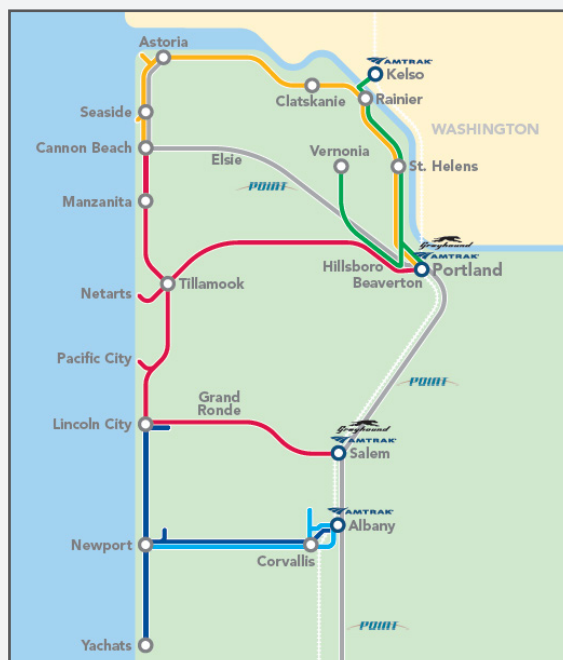

nwCONNECTOR
NWCONNECTOR.ORG

NWCONNECTOR Visitor Pass/ Pase Para Visitantes

3 Days/ 3 Días \$25 7 Days/ 7 Días \$30
(includes a round trip to Portland or Salem and unlimited travel on NWConnector routes/ Incluye un viaje redondo a Portland o Salem y viajes ilimitados en las rutas de NWConnector)

Connecting services/ Servicios de conexión

Tillamook County Transportation District The WAVE

nwconnector.org | 503-815-8283

Lincoln County Transit

nwconnector.org | 541-265-4900

Sunset Empire Transportation District

trimet.org
503-238-7433

nw
CONNECTOR

60x
Coastal Connector

70x
**Grand Ronde
Express**

**Service Operated by The WAVE/
Servicios operados por The WAVE**

**Effective January 23, 2022
A partir del 23 de enero de 2022**

Chinook Winds (Lincoln City)	Rose Lodge	Grand Ronde Community Center	Spirit Mountain	Rickreall Fairgrounds Park & Ride	Edgewater @ Rosemont	Salem Greyhound Amtrak Station	Downtown Salem Transit Mall
1	2	3	4	5	6	7	8
EASTBOUND TO SALEM							
6:20	6:33	6:54	7:00	--	--	7:40	7:50
--	--	8:15	8:20	8:50	9:02	--	9:10
11:50	12:03	12:24	12:30	--	--	1:10	1:20
--	--	2:30	2:35	3:05	3:17	--	3:25
--	--	5:00	5:05	5:35	5:47	--	5:55
5:30	5:43	6:04	6:10	6:40	6:52	7:02	7:12
--	--	--	7:10	7:40	7:52	--	8:00