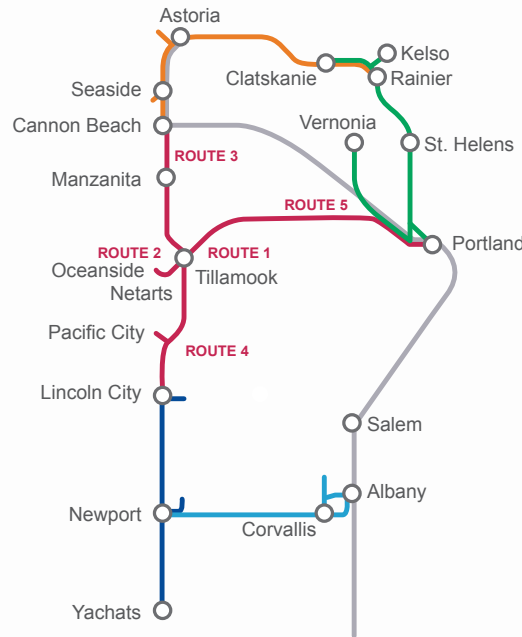

Fares/ Tarifas

Day Pass/ Pase diario

All In-County Routes/ Todo en rutas del condado.....$3.00
Reduced/ Reducido.....$1.50

Child Fares/ Tarifas Para Niños

Child/ Niño (0-18).....FREE

Single Fare (per route)/ Tarifa única (por ruta)

Regular/ Regular.....$1.00
Reduced/ Reducido....$0.50
With Deviation/ Con desviación....$2.00
Reduced with Deviaton/ reducido con la desviación...$1.50

Monthly Pass/ Pase mensual

Regular/ Regular.....$30
Reduced/ Descuento.....$20

Deviation 10-Trip Passes/ Pases de desviación de 10 viajes

Regular/ Regular.... $20.00

Reduced fares offered for age 60+, children, & individuals with verifiable short or long term disability/ Se ofrecen tarifas con descuento para mayores de 60 años, niños y personas con discapacidades de corto o largo plazo comprobables.

No Bus Service/

No Hay Servicio de Autobuses

New Years Day/ Año Nuevo

Thanksgiving Day/ Día de Gracias

Christmas Day/ Navidad

Route & Schedule Info/

Información de Rutas y Horarios

800-815-8283

www.TillamookBus.com

800-735-2700/TTY

nwCONNECTOR
NWCONNECTOR.ORG

NWCONNECTOR Visitor Pass/ Pase Para Visitantes
3 Days/ 3 Días $25
7 Days/ 7 Días $30

(includes a round trip to Portland or Salem and unlimited travel on NWConnector routes/ Incluye un viaje redondo a Portland o Salem y viajes ilimitados en las rutas de NWConnector)

CONNECTING SERVICES/ SERVICIOS DE CONEXIÓN

Lincoln County Transit
nwconnector.org | 541-265-4900

Sunset Empire Transportation District
nwconnector.org | 503-861-7433

Point Bus
oregon-point.com | 1-888-846-4183

Greyhound
greyhound.com | 1-800-231-2222

Amtrak
amtrak.com | 1-800-872-7245

Tri-Met
trimet.org | 503-238-7433

Route/ Ruta 2

Netarts/Oceanside

Effective May 12, 2024
Efectivo el 12 de mayo de 2024