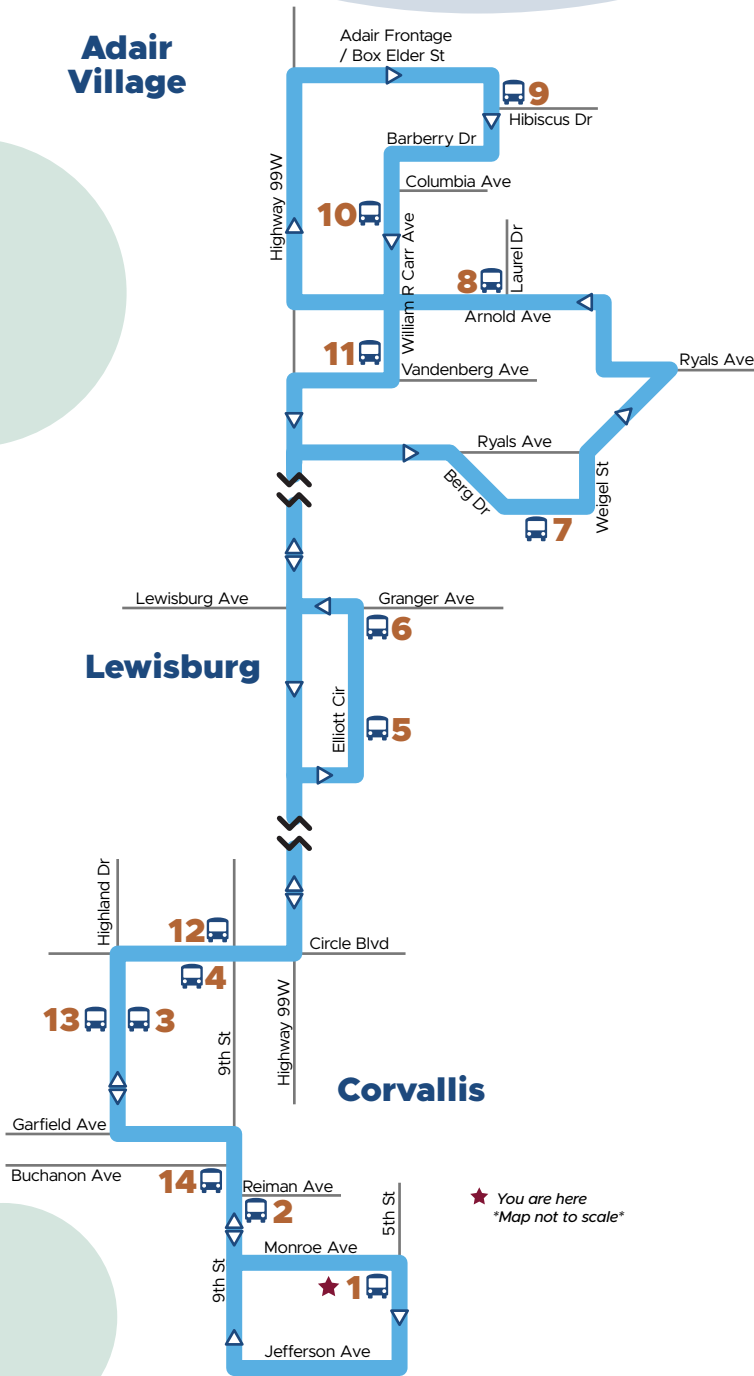

99 Express

Monday - Friday

**BENTON AREA
TRANSIT**

This service is fareless!

Schedule:

- 1** Corvallis Downtown Transit Center
6:47a 9:47a 12:47p 5:47p
- 2** NW 9th St & NW Reiman St
6:50a 9:50a 12:50p 5:50p
- 3** NW Highland Dr & NW Spruce Ave (Northbound)
6:54a 9:54a 12:54p 5:54p
- 4** NW Circle Blvd & NW Janssen St
6:55a 9:55a 12:55p 5:55p
- 5** NE Elliot Cir & Mallard Ln
7:02a 10:02a 1:02p 6:02p
- 6** NE Elliot Cir & NE Granger Ave
7:03a 10:03a 1:03p 6:03p
- 7** SE Berg Dr & SE Dot St
7:08a 10:08a 1:08p 6:08p
- 8** NE Arnold Ave & NE Laurel Dr
7:11a 10:11a 1:11p 6:11p
- 9** NE Hibiscus Dr & NE Barberry Dr
7:13a 10:13a 1:13p 6:13p
- 10** NE William R Carr Ave & NE Carmen Pl
7:16a 10:16a 1:16p 6:16p
- 11** Adair Village City Hall
7:19a 10:19a 1:19p 6:19p
- 12** NW Circle Blvd & 9th St
7:29a 10:29a 1:29p 6:29p
- 13** NW Highland Dr & NW Spruce Ave (Southbound)
7:31a 10:31a 1:31p 6:31p
- 14** NW 9th St & NW Buchanan Ave
7:34a 10:34a 1:34p 6:34p
- 1** Corvallis Downtown Transit Center
7:37a 10:37a 1:37p 6:37p

★ You are here
Map not to scale

The 99 Express is a commuter bus service between the communities of Adair Village, Lewisburg, and Corvallis. The 99 Express does not operate on Memorial Day, Independence Day, Labor Day, Thanksgiving Day, Christmas Day, or New Year's Day.

Real-time bus arrival information can be found on the Transit App.

www.RidetheBAT.com

Benton Area Transit | 541-766-6700

effective: June 2022